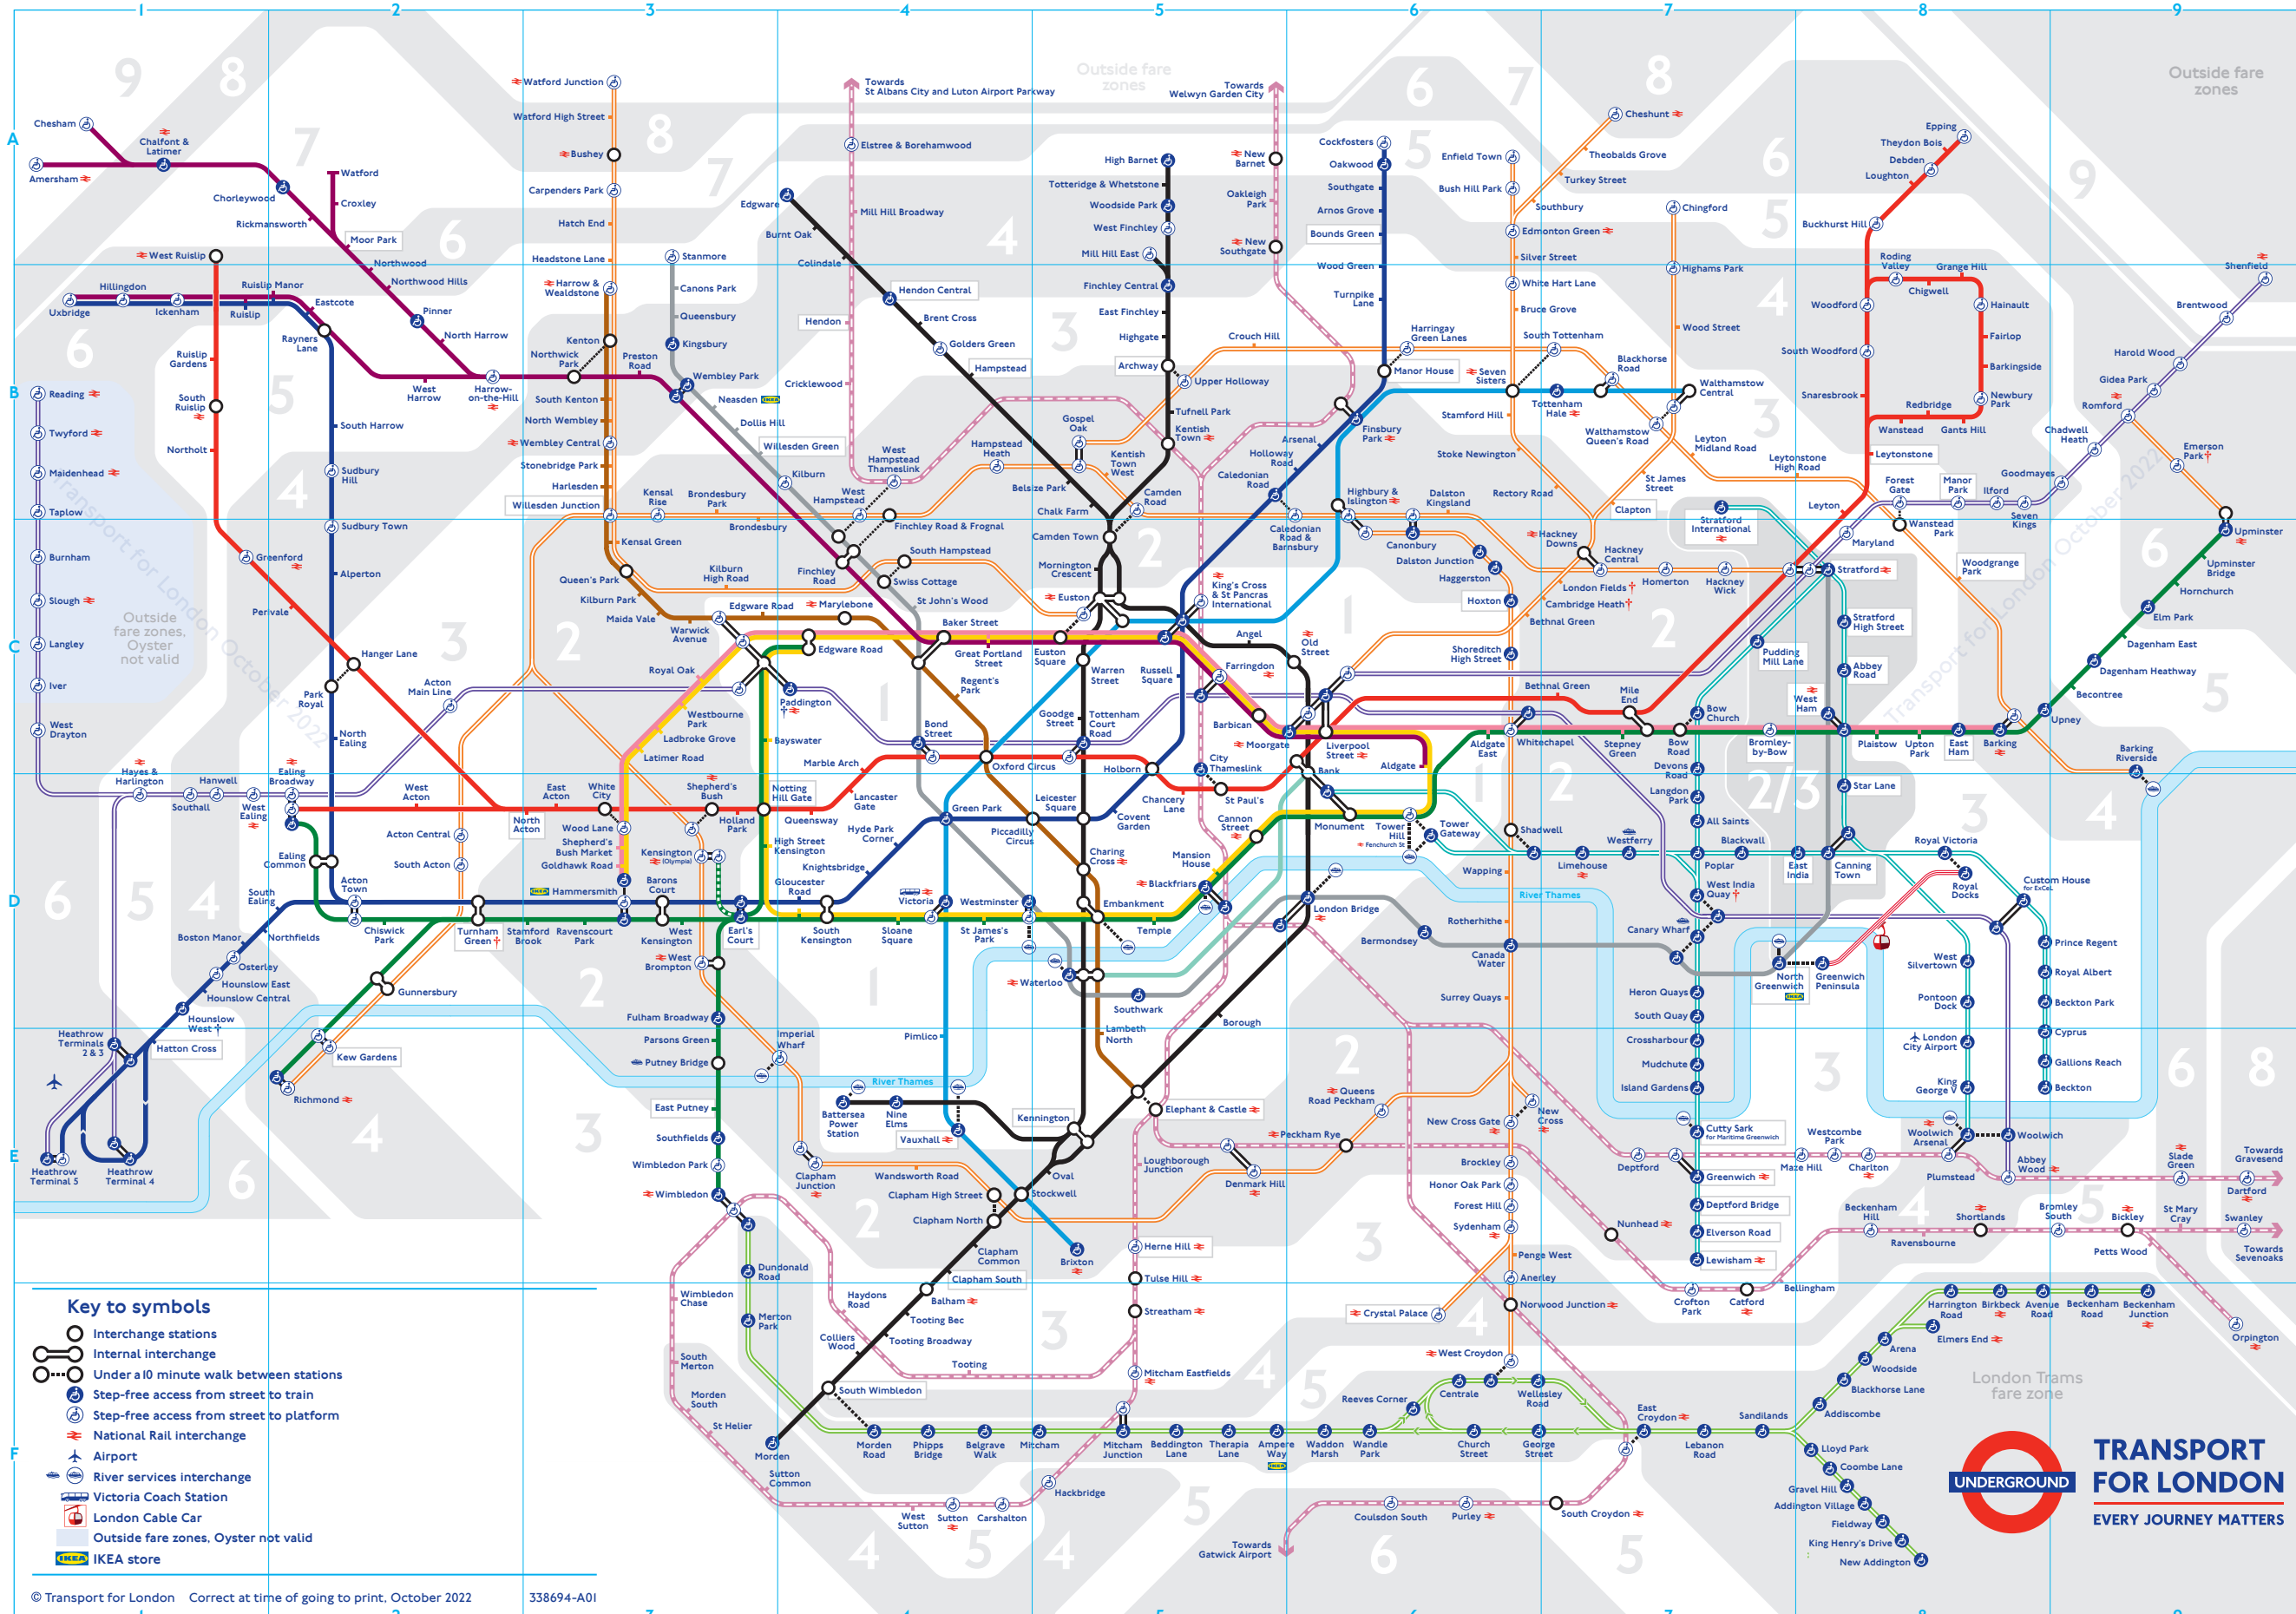

Check before you travel

- † Hounslow West
  Step-free access for manual wheelchairs only.
- † Paddington
  Bakerloo line step-free access via Elizabeth line station entrance.
- † Services or access at these stations are subject to variation.
  To check before you travel, visit tfl.gov.uk/plan-a-journey

1. ### Key to lines
2. Bakerloo
   - Central
   - Circle
   - District
   - Hammersmith & City
   - Jubilee
   - Metropolitan
   - Northern
   - Piccadilly
   - Victoria
   - Waterloo & City
   - DLR
   - Elizabeth Line
   - London Overground
   - London Trams
   - London Cable Car
     Special fares apply
   - Thameslink - Not operated by TfL. If you need assistance, please speak to staff at your origin station so this can be arranged at the destination station or check assisted travel at www.thameslinkrailway.co.uk
   - District
     Open weekends and on some public holidays

1. ### Key to symbols
2. Interchange stations
   - Internal interchange
   - Under a 10 minute walk between stations
   - Step-free access from street to train
   - Step-free access from street to platform
   - National Rail interchange
   - Airport
   - River services interchange
   - Victoria Coach Station
   - London Cable Car
   - Outside fare zones, Oyster not valid
   - IKEA store

© Transport for London Correct at time of going to print, October 2022 338694-A01

Online maps are strictly for personal use only. To license the Tube map for commercial use please visit tfl.gov.uk/maplicensing

Take the tube to IKEA (a seat guaranteed)

Visit our London stores by public transport or just head to IKEA.co.uk/London

THE WONDERFUL EVERYDAY